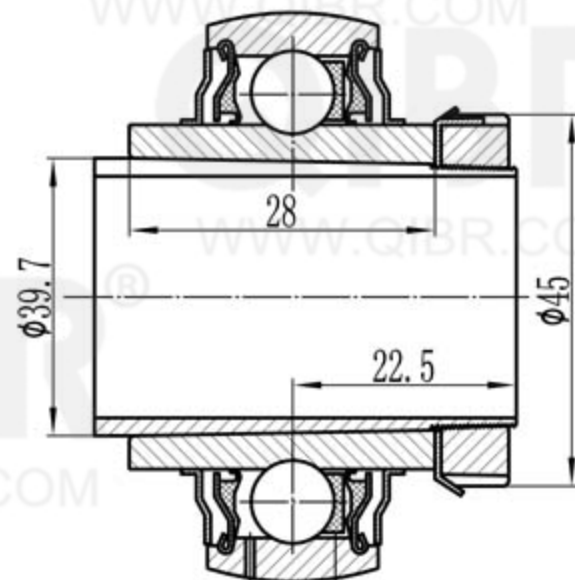

$\phi 15/16$ inch [$\phi 23.813$]

$\phi 62$

QIBR[®]
BEARINGS

LUOYANG QIBR BEARING CO., LTD

<http://www.QIBR.com>

INSERT BALL
BEARING

PART NUMBER
QYSA 206-2FK/HA2306