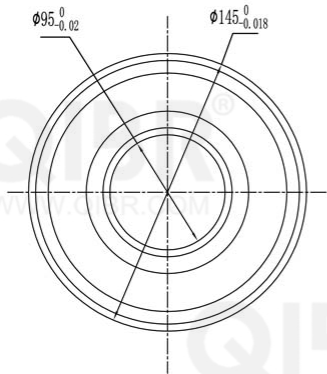

QIBR®  
WWW.QIBR.COM

QIBR®  
WWW.QIBR.COM

QIBR®  
WWW.QIBR.COM

QIBR®  
WWW.QIBR.COM

QIBR®  
BEARINGS

LUOYANG QIBR BEARING CO., LTD  
<http://www.QIBR.com>

Deep Groove Ball Bearing

PART  
NUMBER 16019 2RS