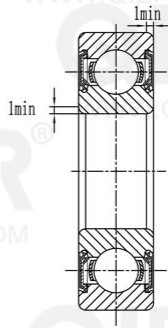

QIBR®  
WWW.QIBR.COM

QIBR®  
WWW.QIBR.COM

QIBR®  
WWW.QIBR.COM

QIBR®  
WWW.QIBR.COM

QIBR®  
BEARINGS

LUOYANG QIBR BEARING CO., LTD  
<http://www.QIBR.com>

Deep Groove Ball Bearing

PART  
NUMBER 16019 2RS