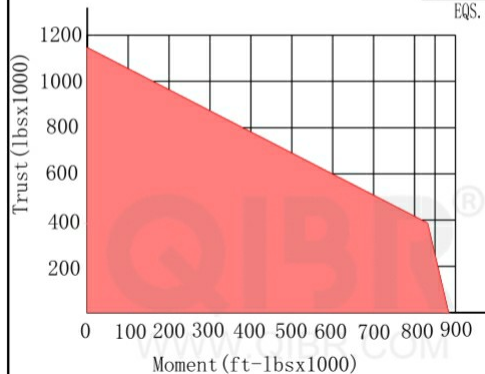

INCH DIMENSION

QIBR
BEARINGS

LUOYANG QIBR BEARING CO., LTD

<http://www.QIBR.com>

FOUR-POINT
CONTACT BALL
SLEWING BEARING

PART
NUMBER QMTE-870