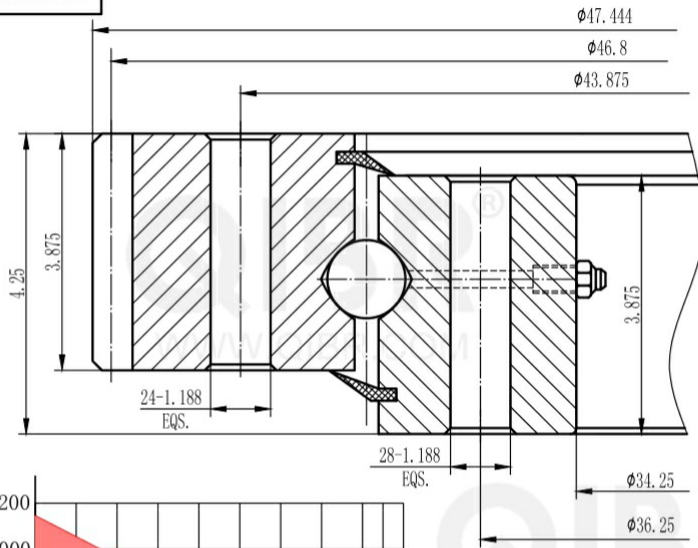

INCH DIMENSION

QIBR
BEARINGS

LUOYANG QIBR BEARING CO., LTD

<http://www.QIBR.com>

FOUR-POINT
CONTACT BALL
SLEWING BEARING

PART
NUMBER QMTE-870